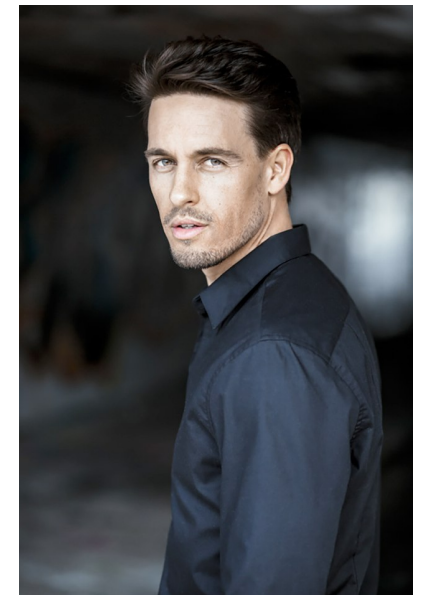

Michael

Height 189cm/6'2.5" Chest 98cm/38.5" Waist 81cm/32" Shoe 43 EU/9.5  
US/9 UK Hair Brown Eyes Green Age 34

**POP.**

Avenue d'Ouchy 66, 1006 Lausanne  
pop@peopleofpublicity.com